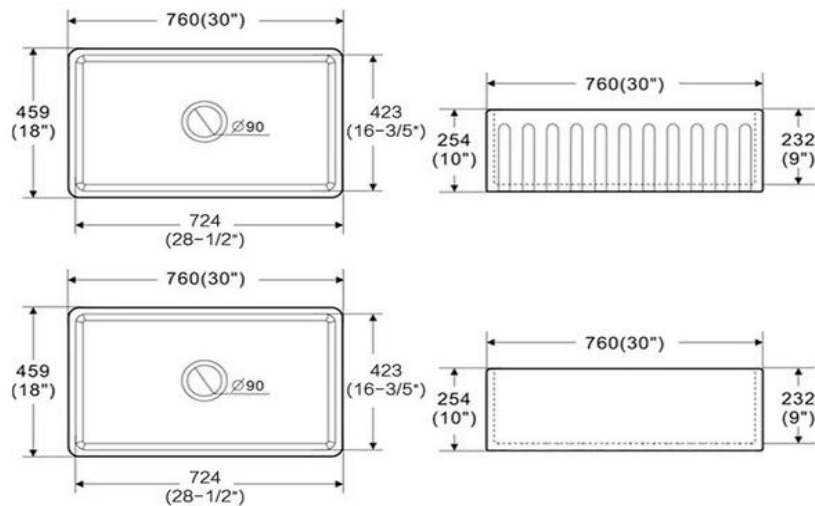

## Butlers Single Bowl Kitchen/Laundry Sink

Flat Front Surface

Fluted Front Surface

SPECIFICATIONS